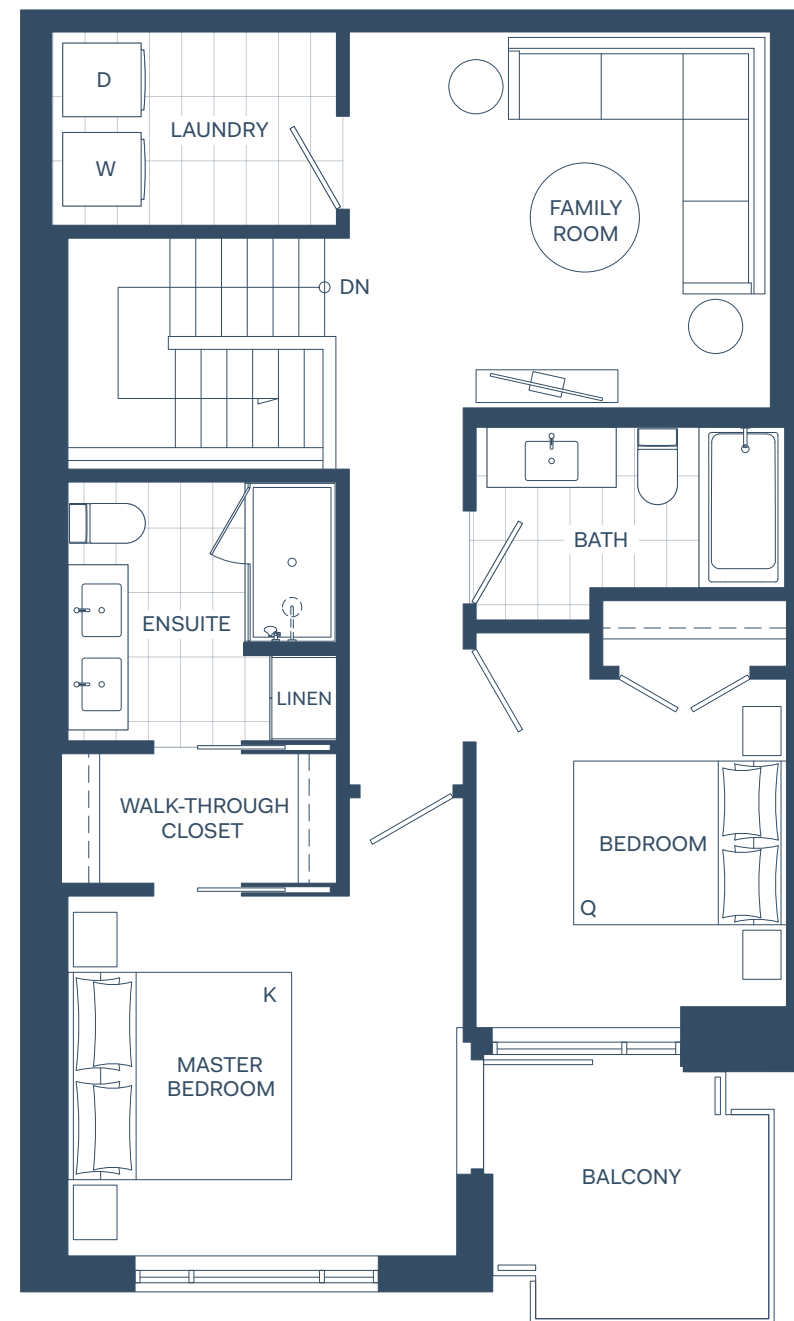

**TH-C3**

2 BED + DEN

Interior: 1,510 Sq Ft  
 Exterior: 204 Sq Ft  
 Total: 1,714 Sq Ft

Main Floor

Second Floor