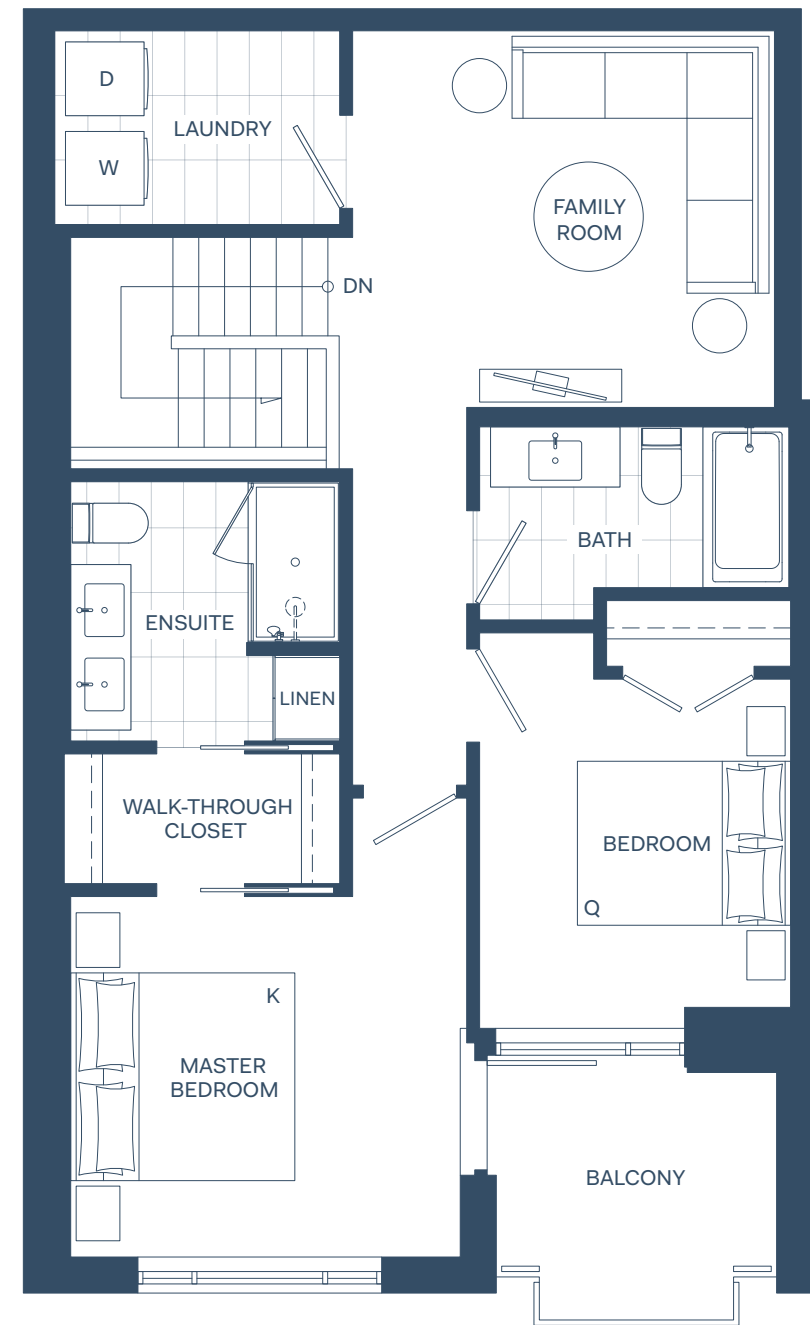

A P E X

TH-C1, C2

2 BED + DEN

Interior: 1,510 Sq Ft  
Exterior: 204 Sq Ft  
Total: 1,714 Sq Ft

Main Floor

LEVEL 1 - 2

Second Floor