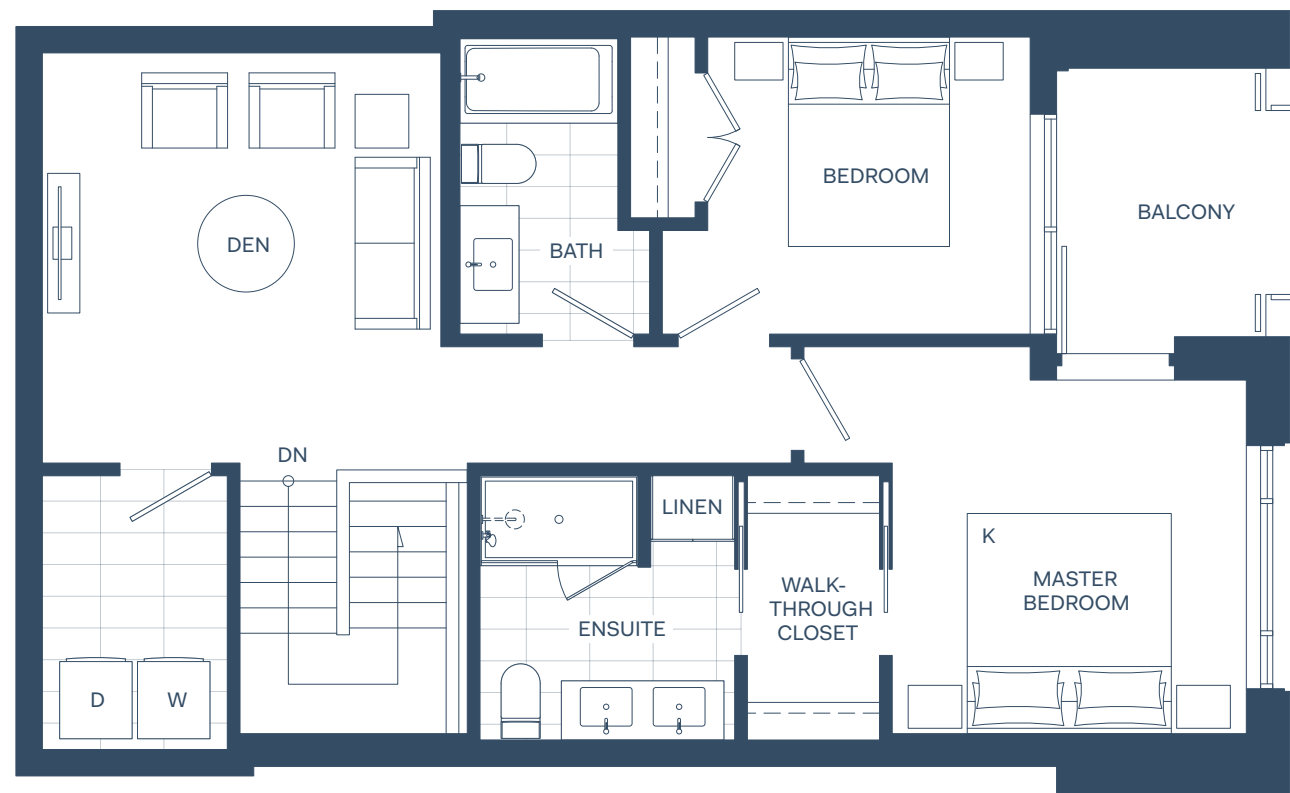

A P E X

TH-B2, B3

2 BED + DEN

Interior: 1,505 Sq Ft  
Exterior: 246 Sq Ft  
Total: 1,751 Sq Ft

LEVEL 1 - 2

Second Floor

Main Floor