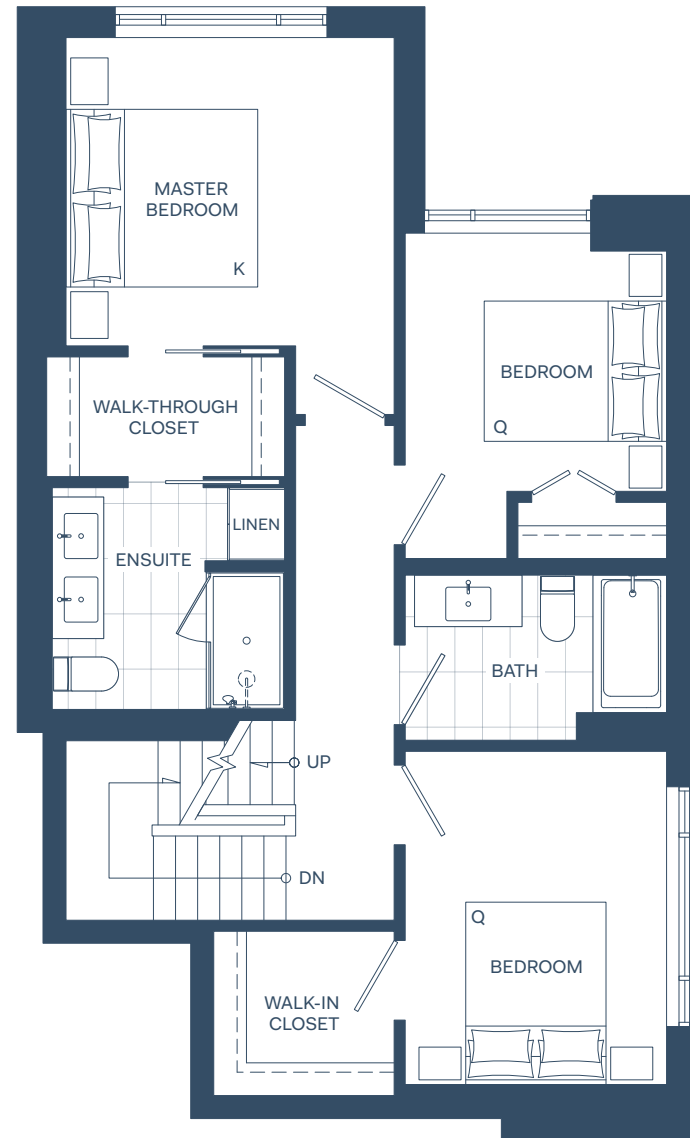

A P E X

TH-A4

4 BED

Interior: 2,140 Sq Ft

Exterior: 394 Sq Ft

Total: 2,534 Sq Ft

Main Floor

Second Floor

Third Floor

LEVEL 1 - 3