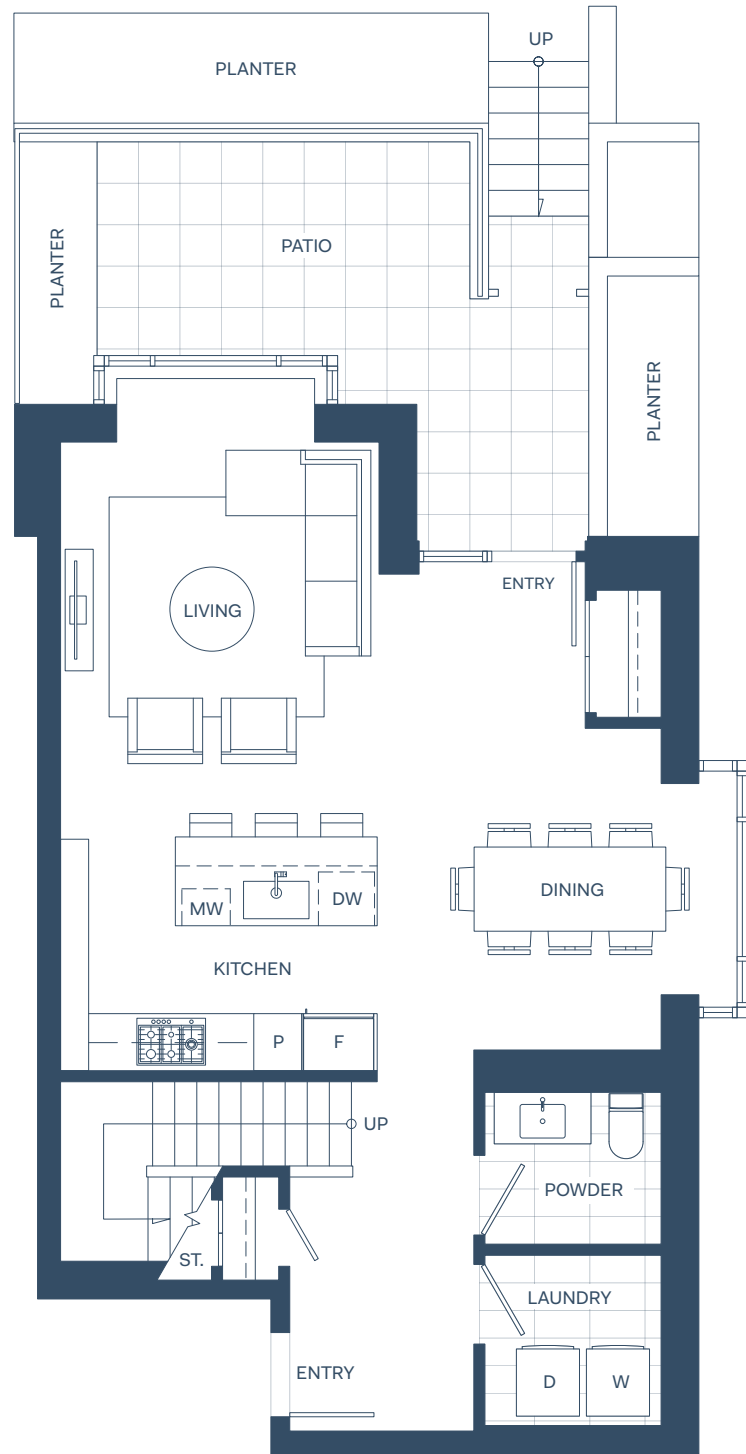

A P E X

TH-A4

4 BED

Interior: 2,140 Sq Ft

Exterior: 394 Sq Ft

Total: 2,534 Sq Ft

Main Floor

Second Floor

Third Floor

LEVEL 1 - 3