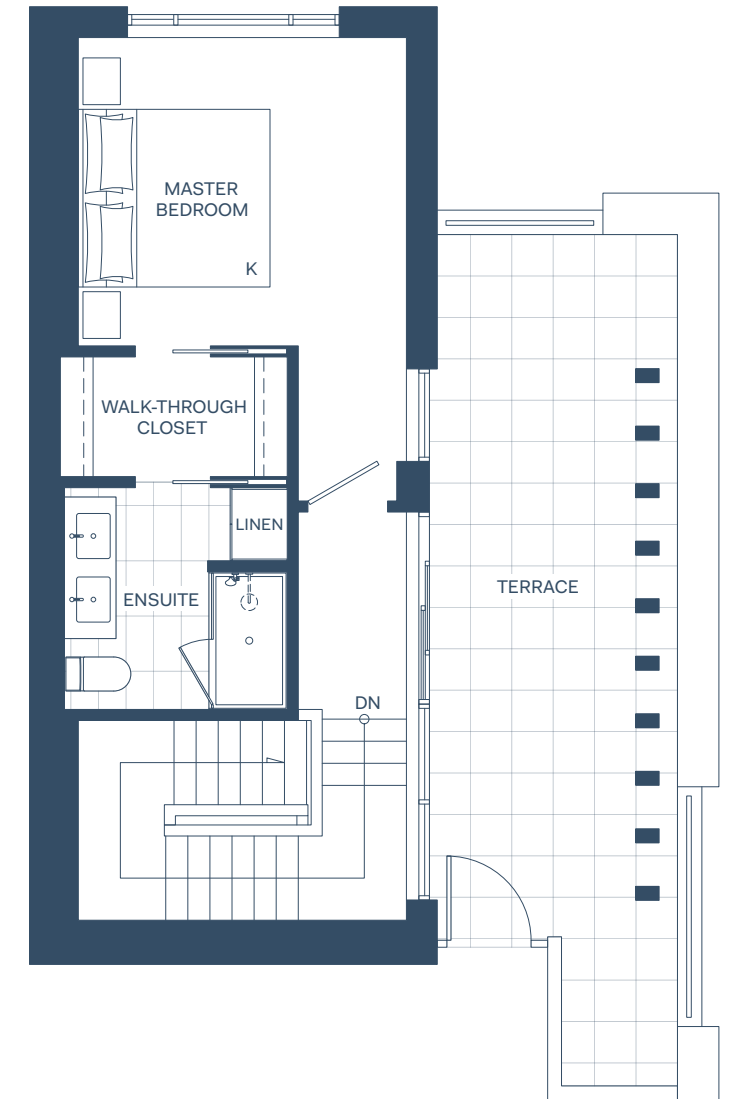

A P E X

TH-A4

4 BED

Interior: 2,140 Sq Ft

Exterior: 394 Sq Ft

Total: 2,534 Sq Ft

Main Floor

Second Floor

Third Floor

LEVEL 1 - 3