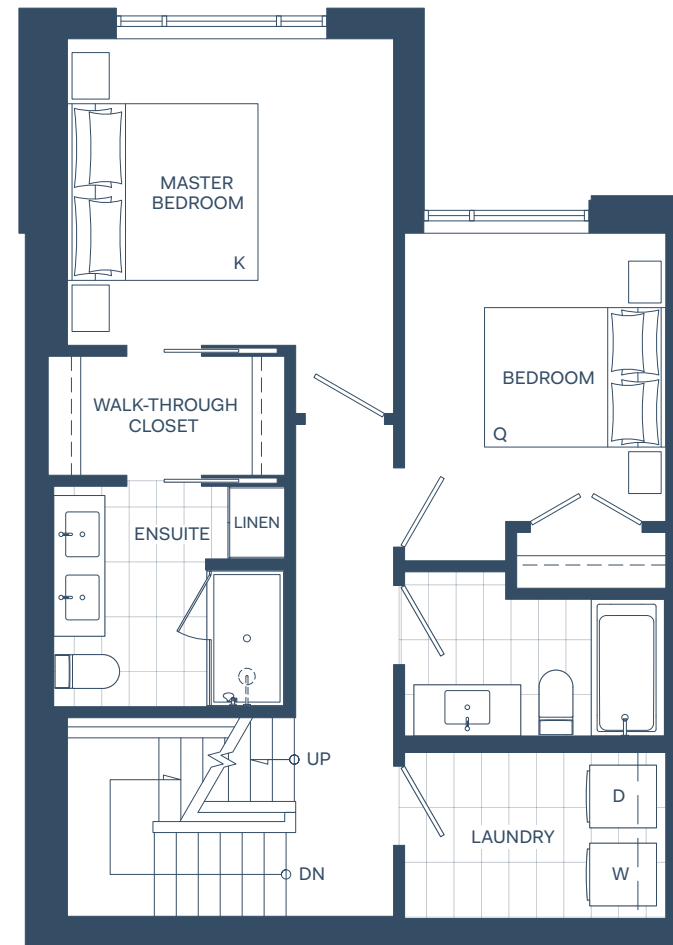

A P E X

TH-A1, A2, A3A, A3B

3 BED  
Interior: 1,875 Sq Ft  
Exterior: 375 - 477 Sq Ft  
Total: 2,250 - 2,352 Sq Ft

Main Floor

Second Floor

Third Floor

LEVEL 1 - 3