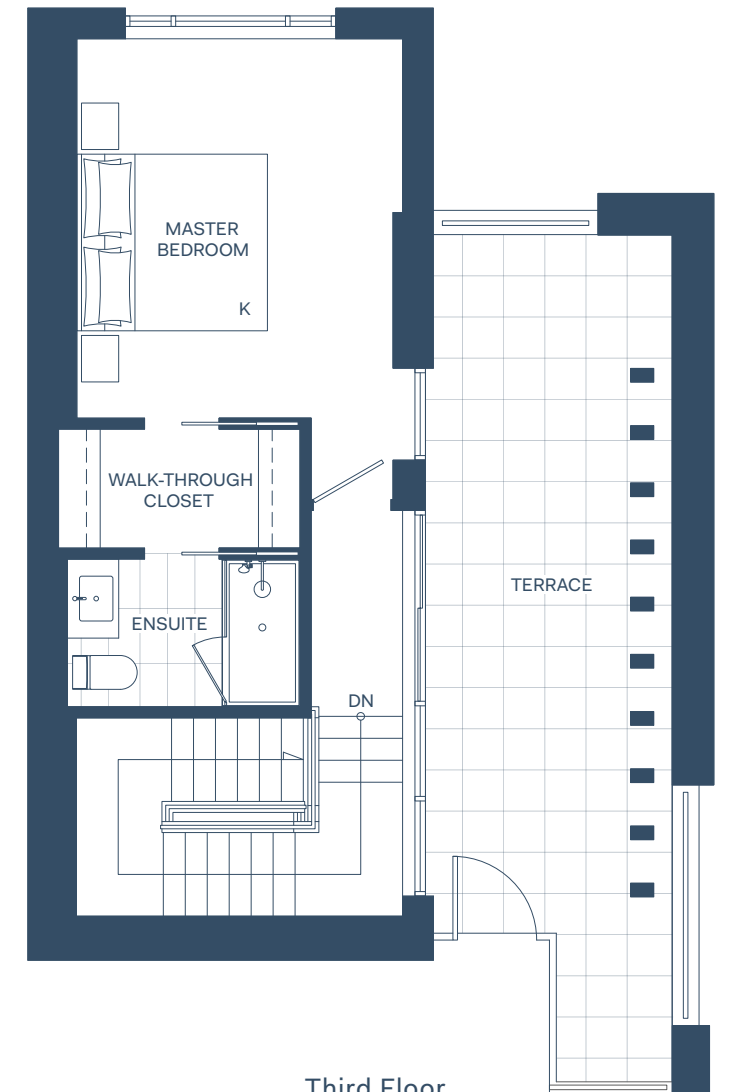

A P E X

TH-A1, A2, A3A, A3B

3 BED  
Interior: 1,875 Sq Ft  
Exterior: 375 - 477 Sq Ft  
Total: 2,250 - 2,352 Sq Ft

Main Floor

Second Floor

Third Floor

LEVEL 1 - 3