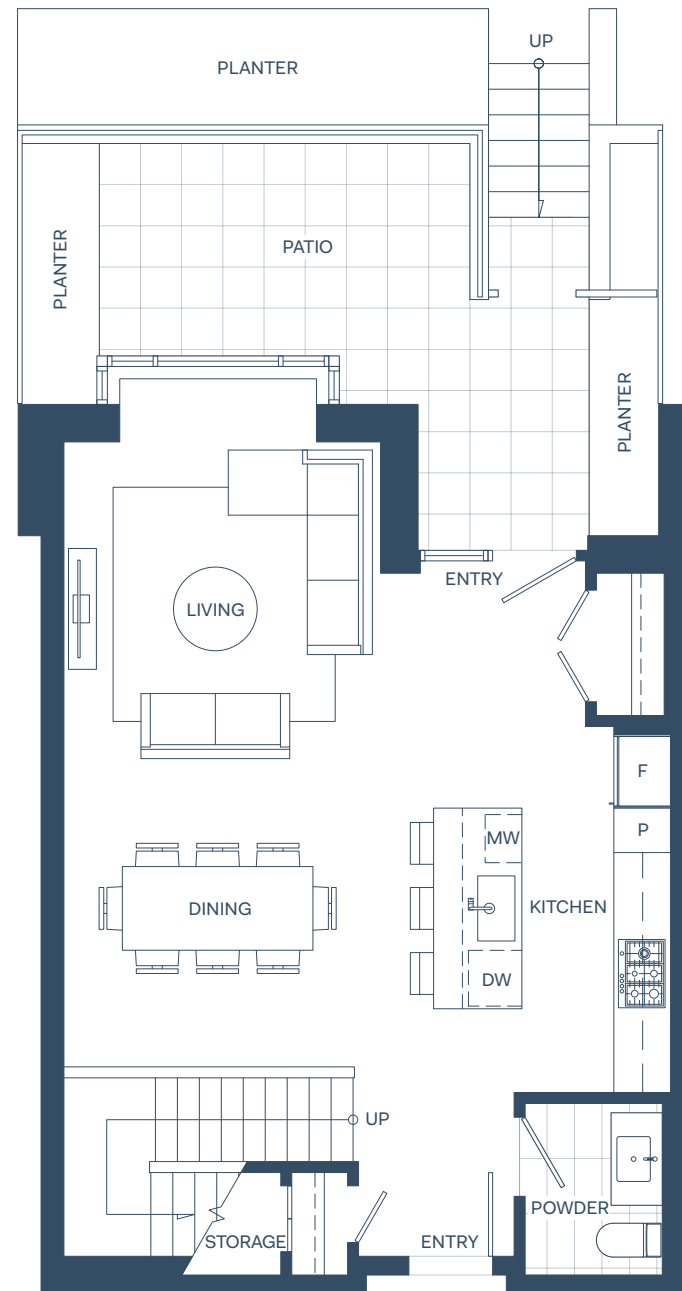

A P E X

TH-A1, A2, A3A, A3B

3 BED  
Interior: 1,875 Sq Ft  
Exterior: 375 - 477 Sq Ft  
Total: 2,250 - 2,352 Sq Ft

Main Floor

Second Floor

Third Floor

LEVEL 1 - 3