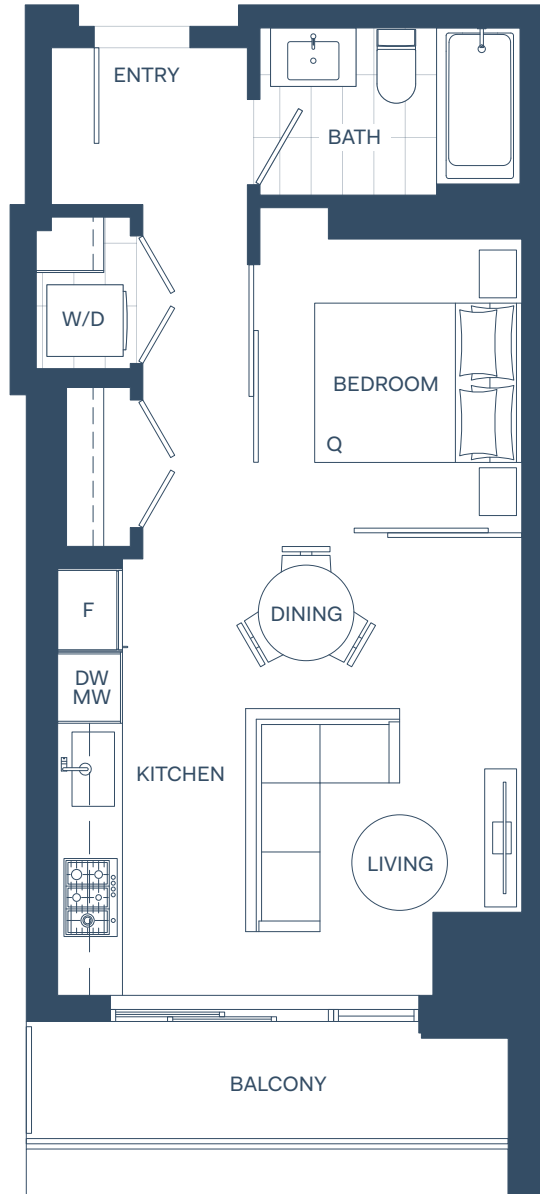

PS-E2

STUDIO

Interior: 489 Sq Ft

Exterior: 54 Sq Ft

Total: 543 Sq Ft

LEVEL 2