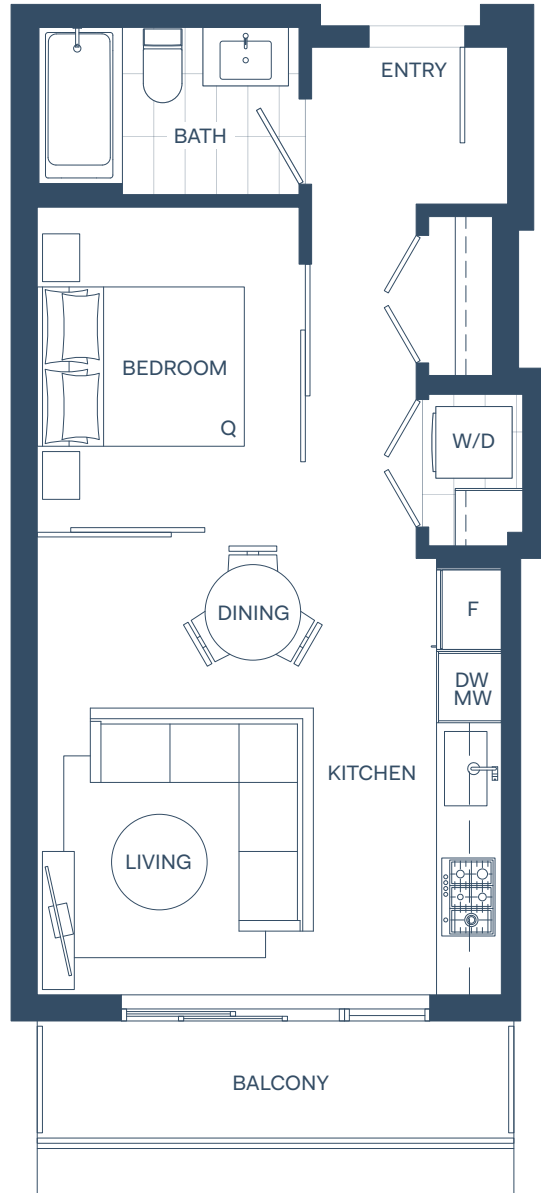

PS-E1

STUDIO

Interior: 489 Sq Ft

Exterior: 54 Sq Ft

Total: 543 Sq Ft

LEVEL 2