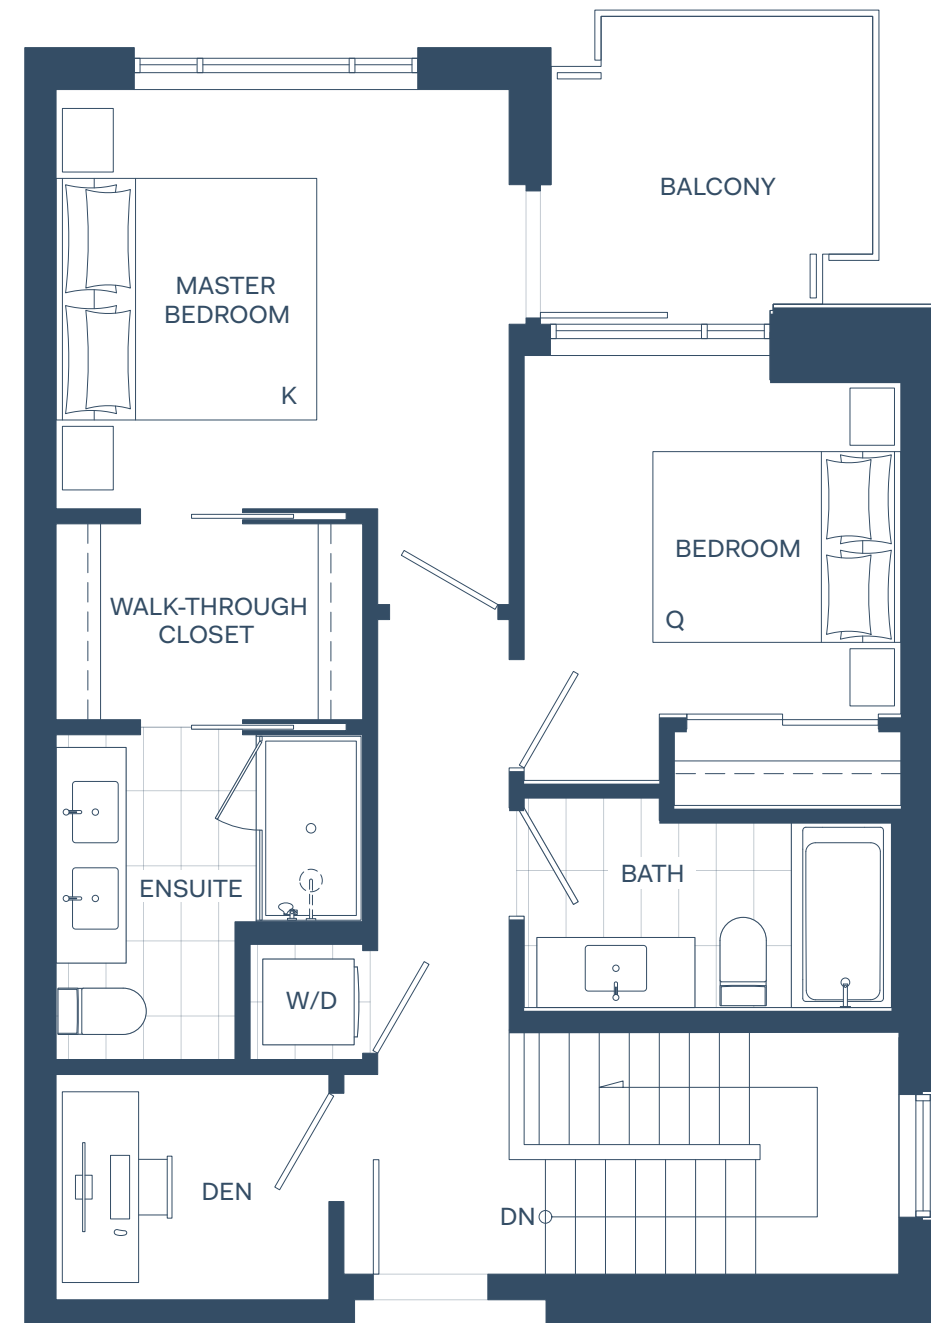

A P E X

PD-B2

3 BED + DEN

Interior: 1,388 Sq Ft

Exterior: 117 Sq Ft

Total: 1,505 Sq Ft

3rd Floor

4th Floor

LEVEL 3 - 4