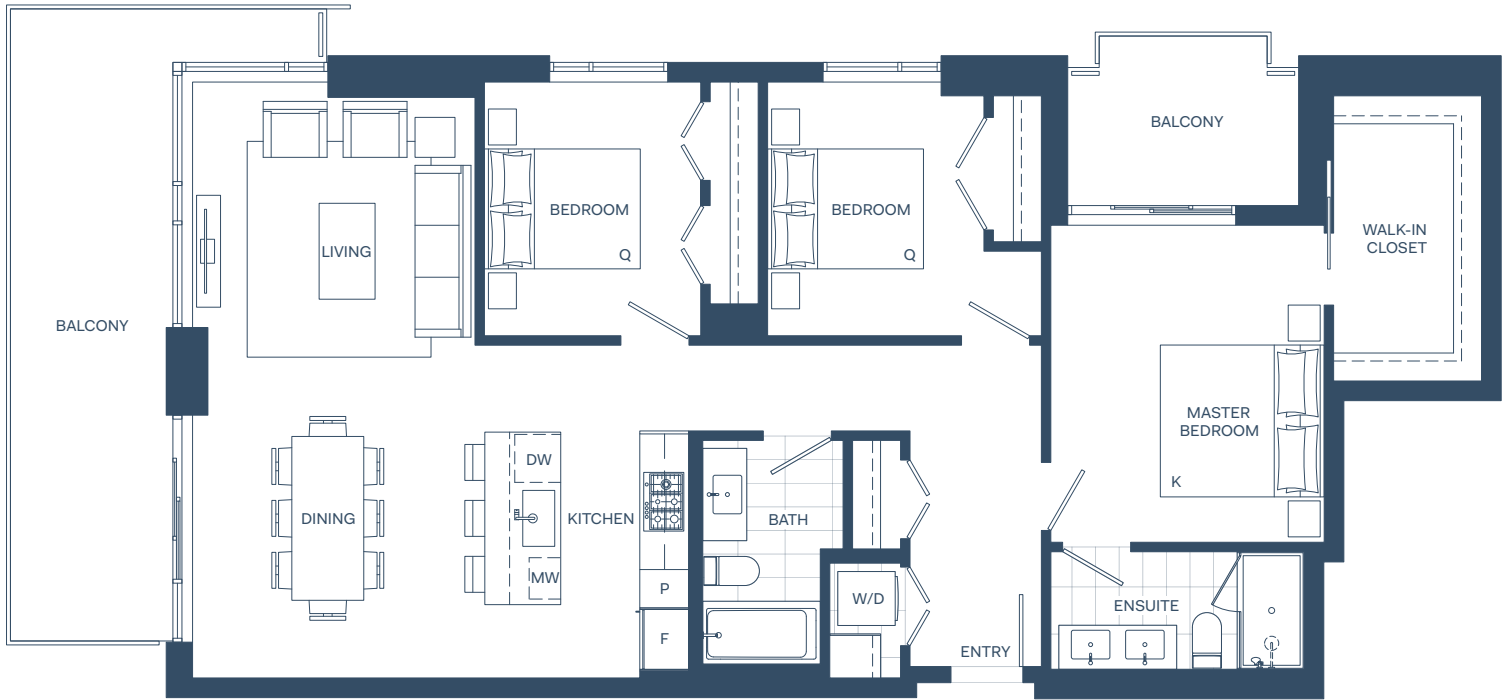

# PS - C2

3 BED  
Interior: 1,301 Sq Ft  
Exterior: 255 Sq Ft  
Total: 1,556 Sq Ft

LEVEL 5 & 6