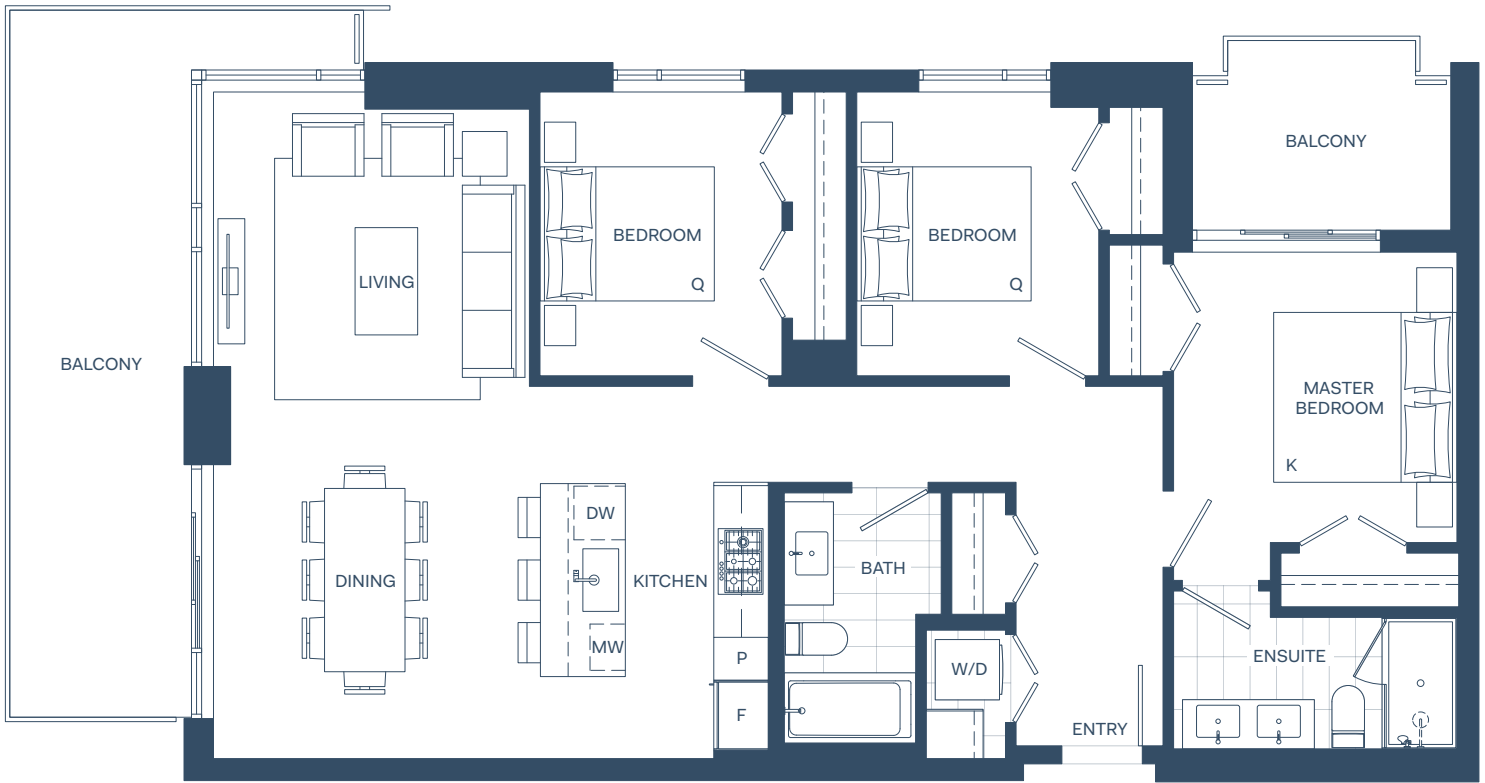

PS - C1

3 BED

Interior: 1,185 Sq Ft

Exterior: 255 Sq Ft

Total: 1,440 Sq Ft

LEVEL 4