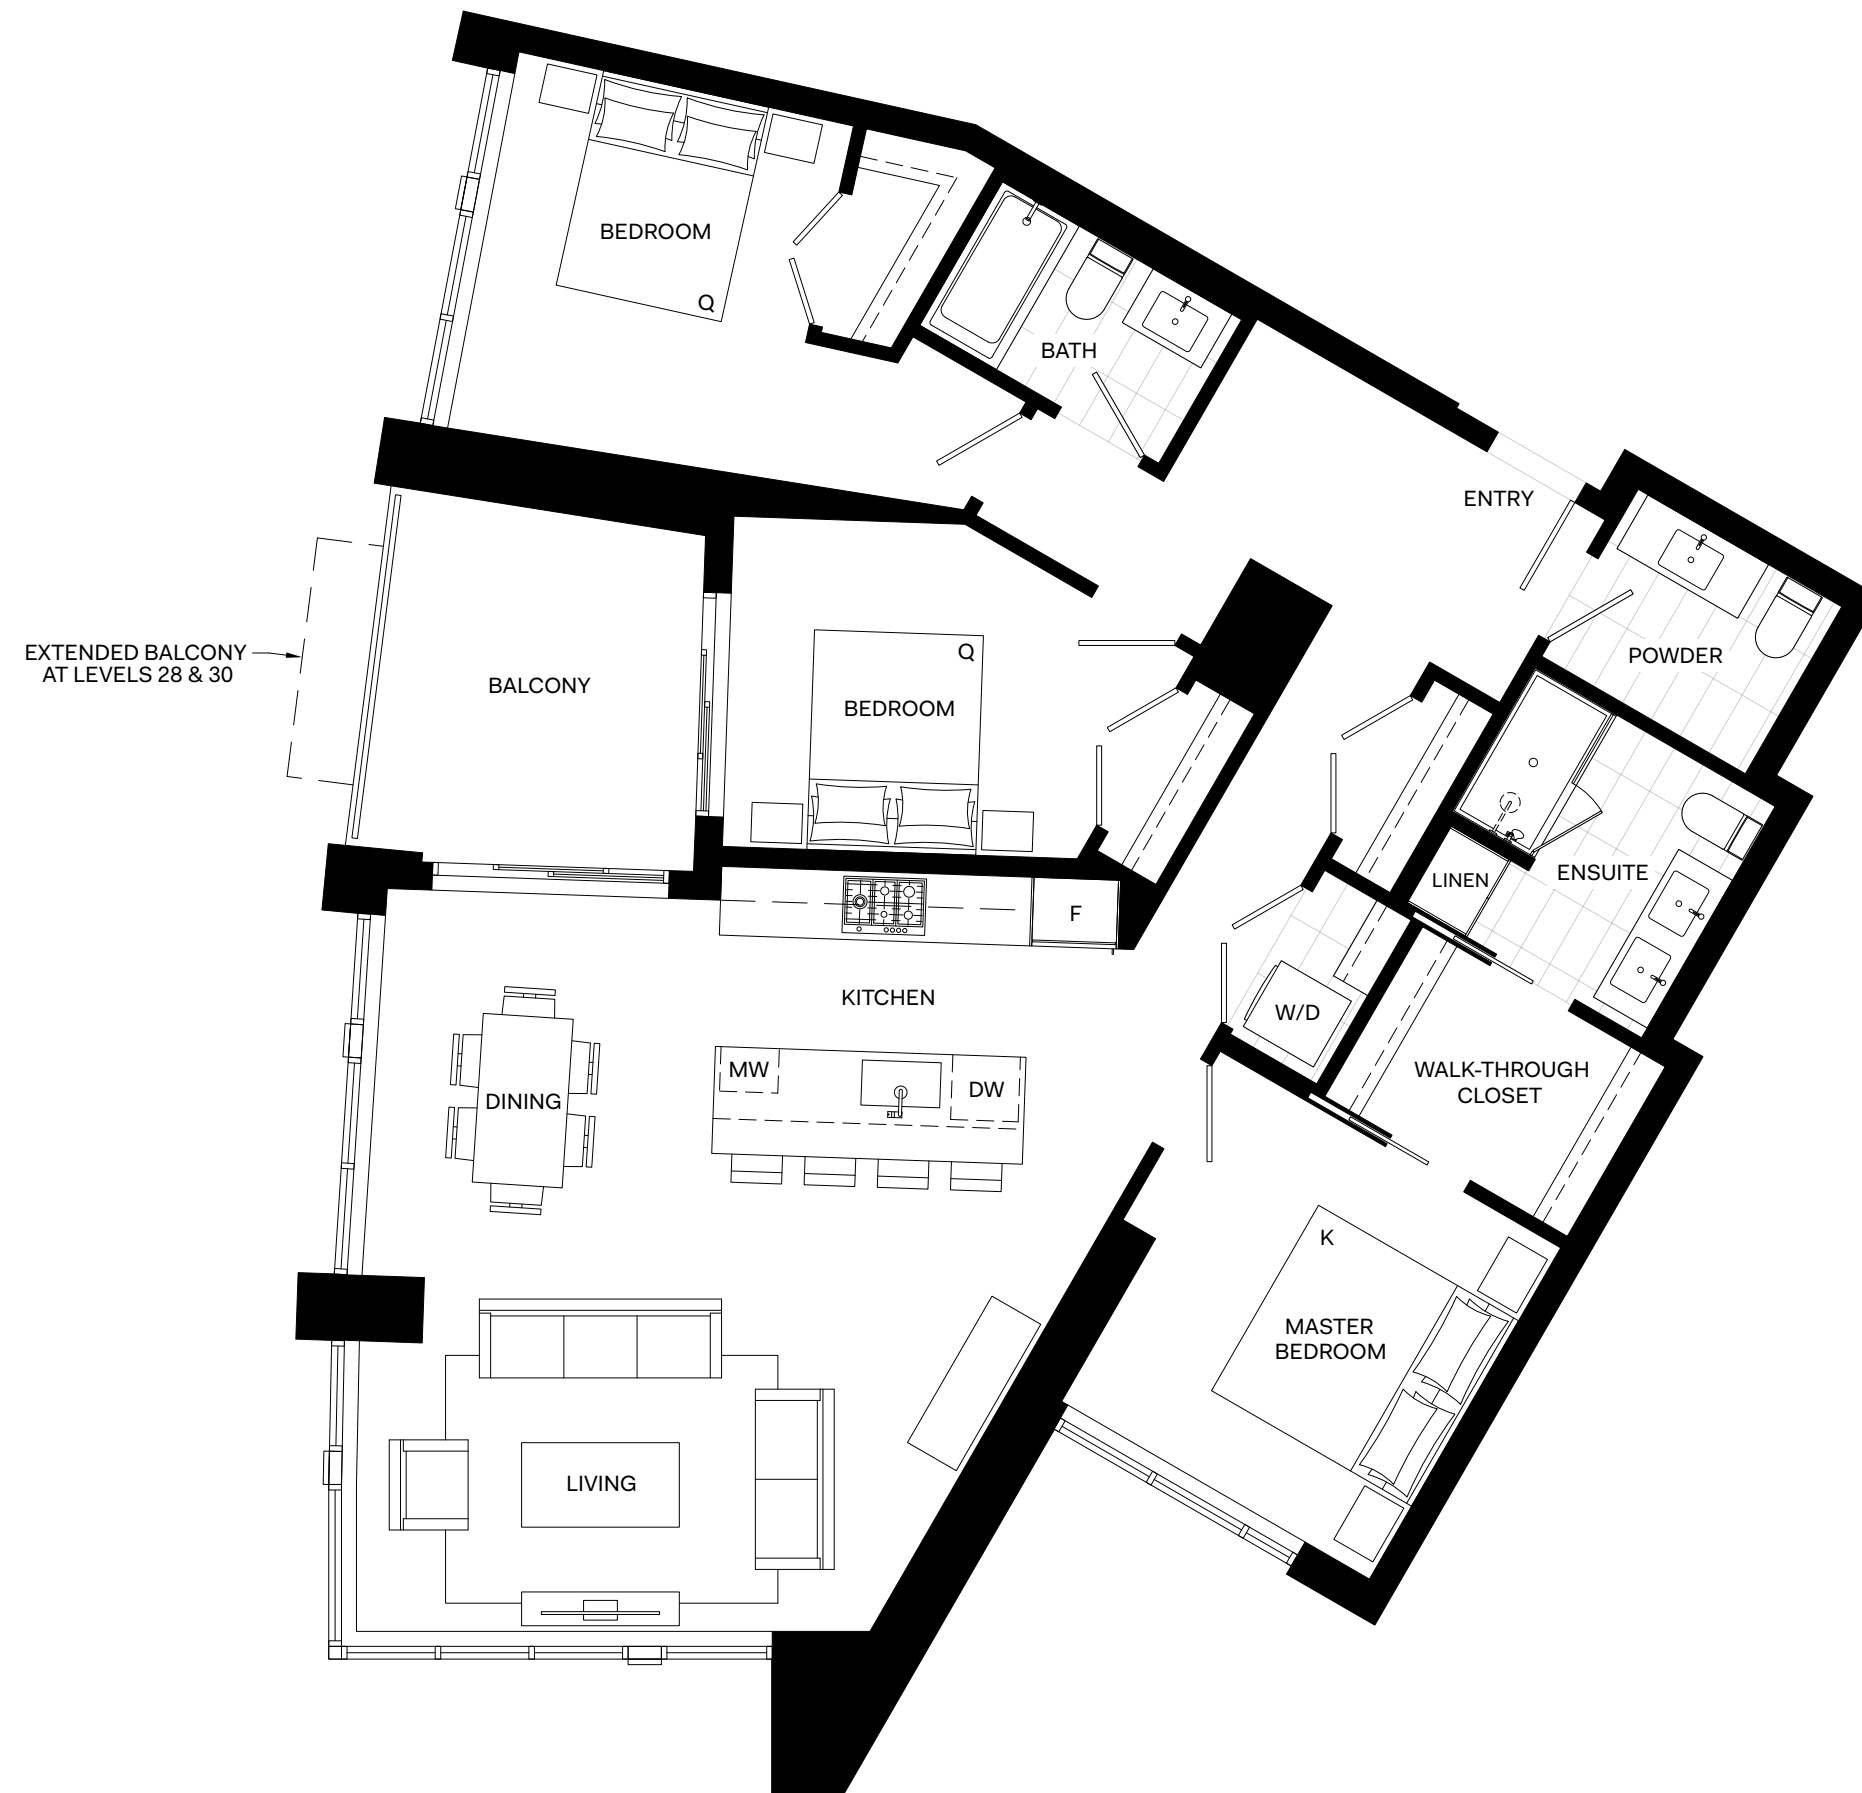

The
DENNA
 Collection

SP-E

3 BED
 Interior: 1,460 Sq Ft
 Exterior: 103 - 116 Sq Ft
 Total: 1,563 - 1,576 Sq Ft

LEVEL 27 - 31