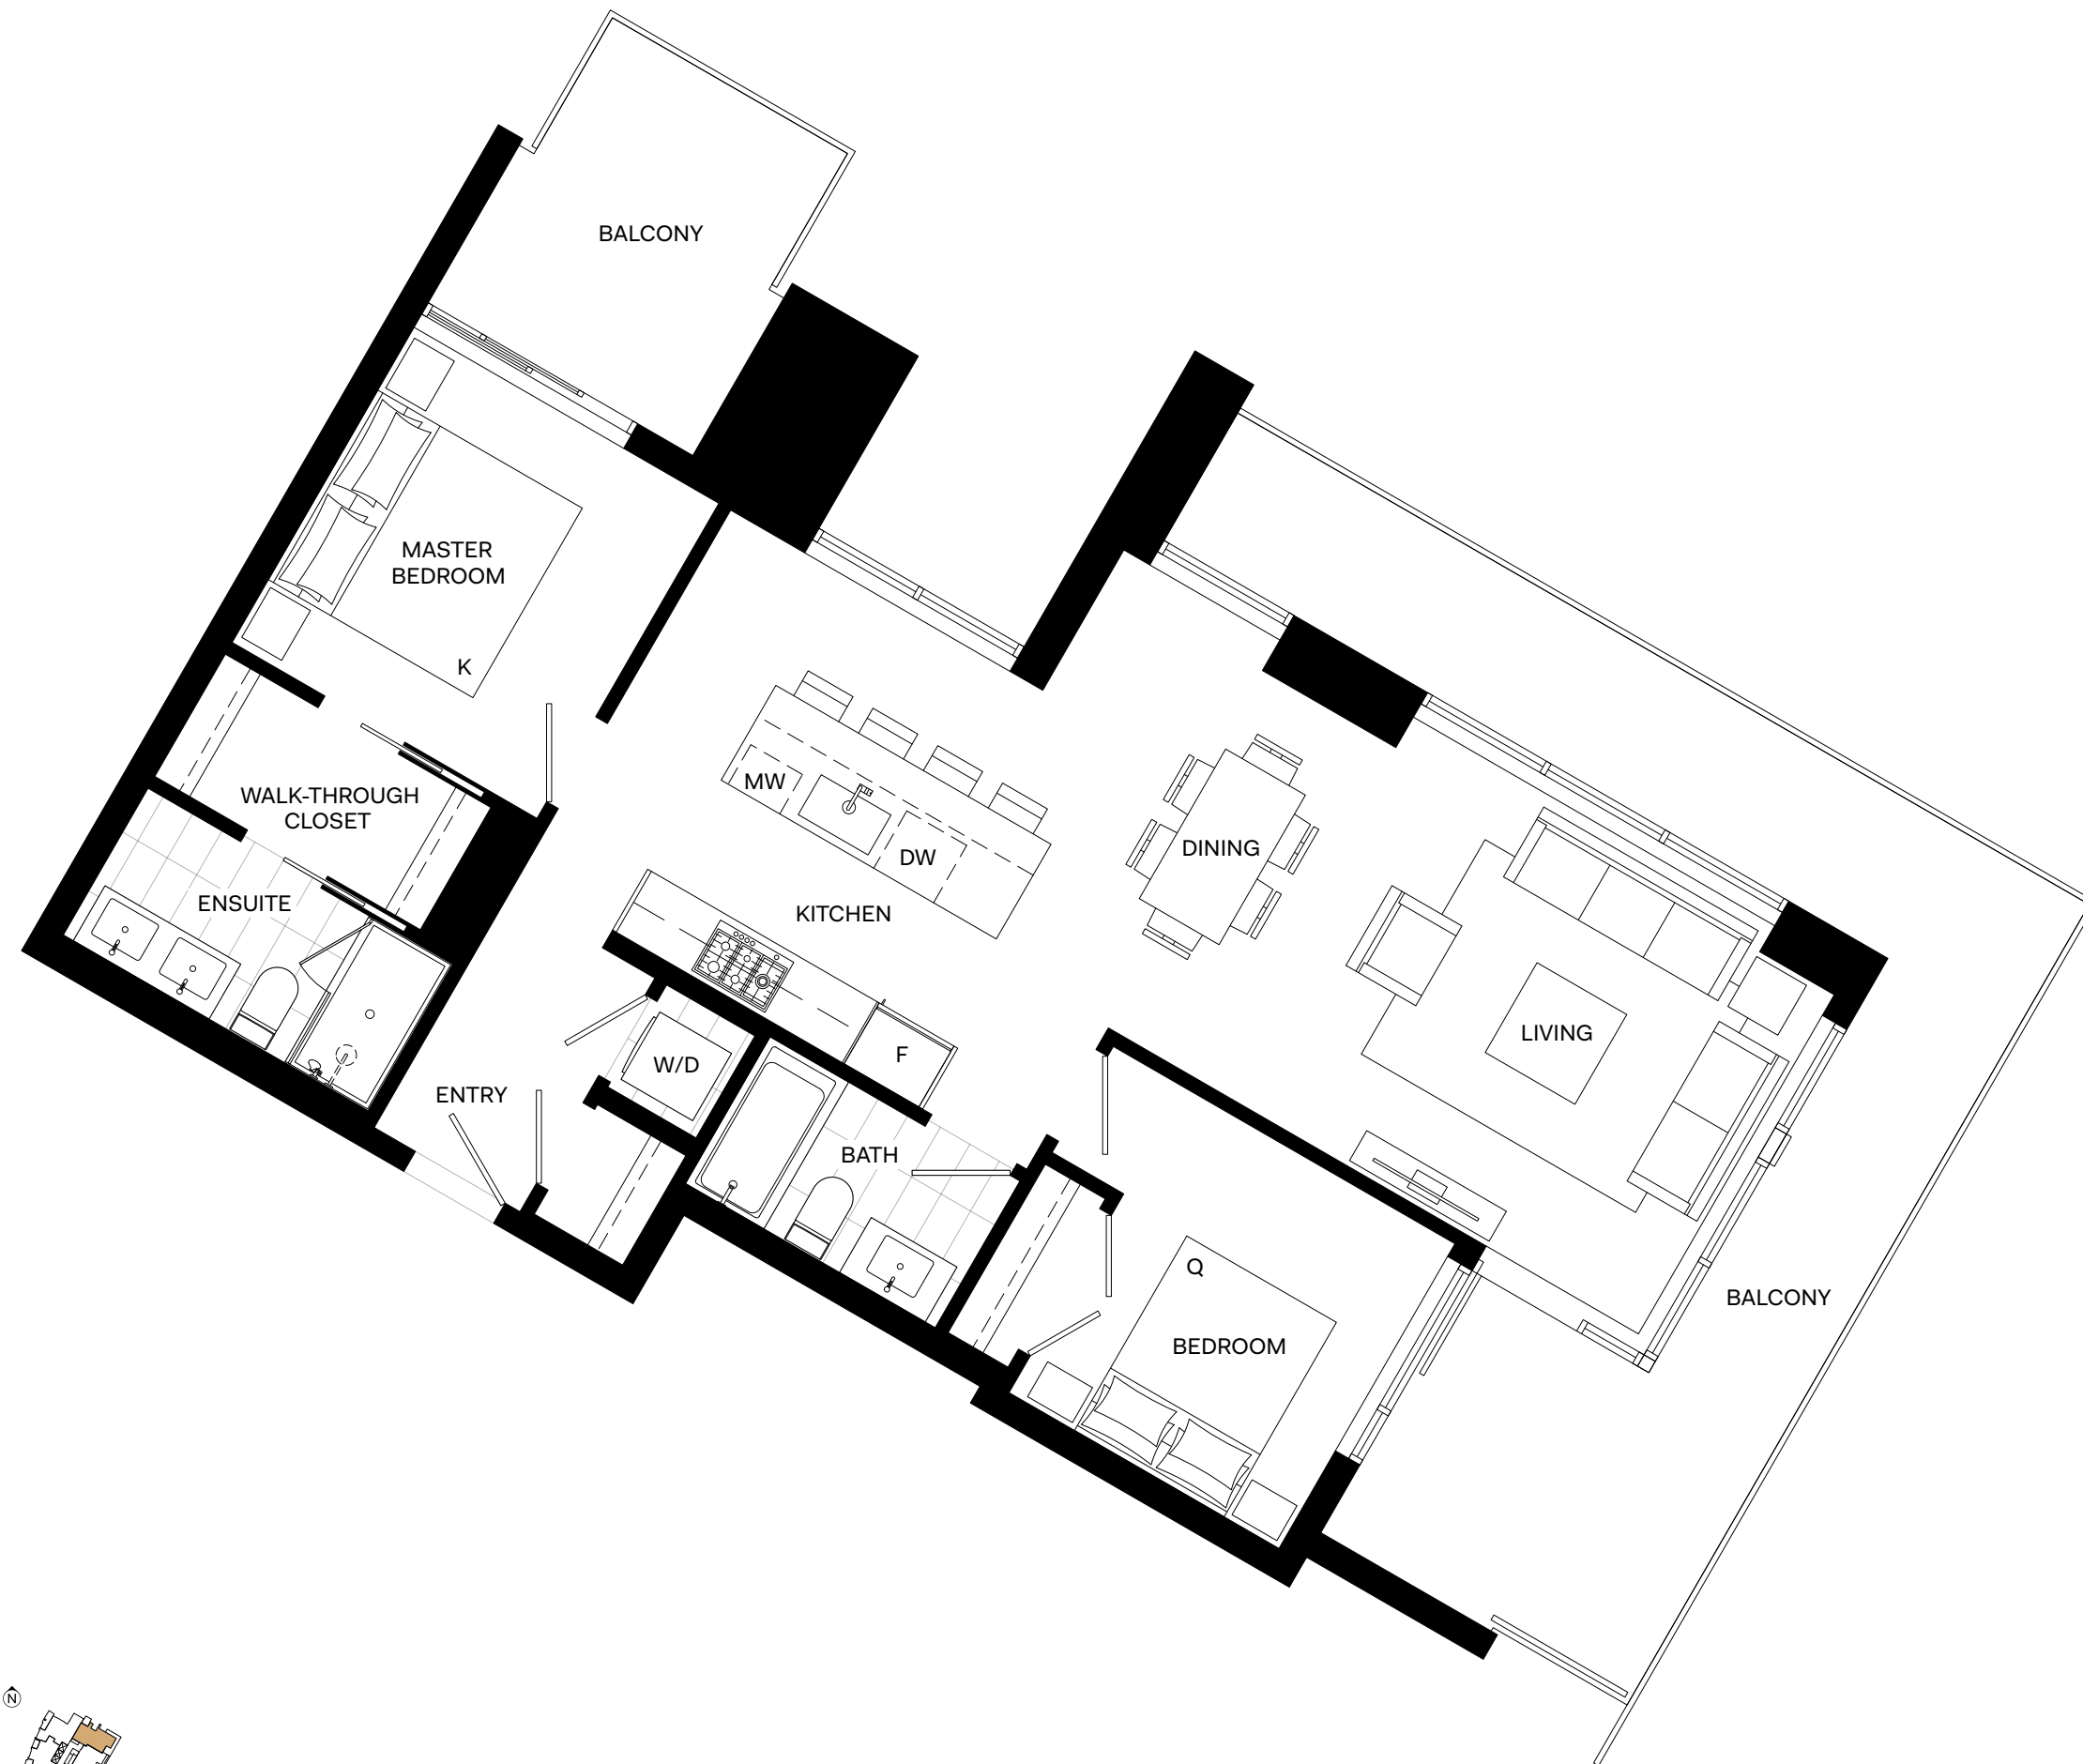

The
DENNA
 Collection

SP-BA

2 BED

Interior: 1,009 Sq Ft

Exterior: 335 Sq Ft

Total: 1,344 Sq Ft

LEVEL 27 - 31

ApexAtSeylynn.ca