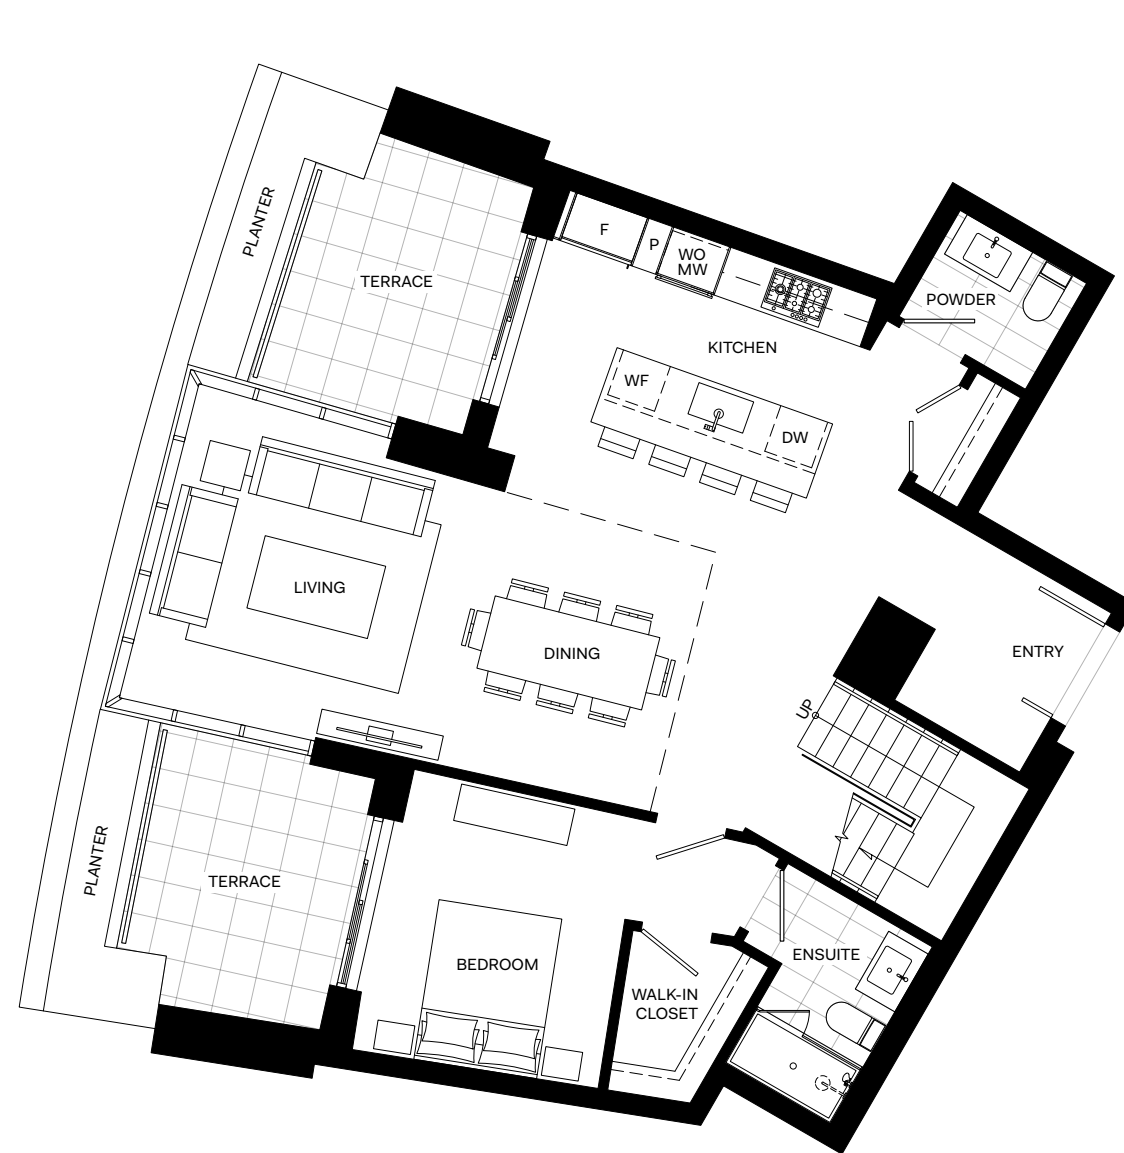

The DENNA Collection

J-F

3 BED

Interior: 1,835 Sq Ft

Exterior: 181 Sq Ft

Total: 2,016 Sq Ft

24th Floor

25th Floor

LEVEL 24 & 25