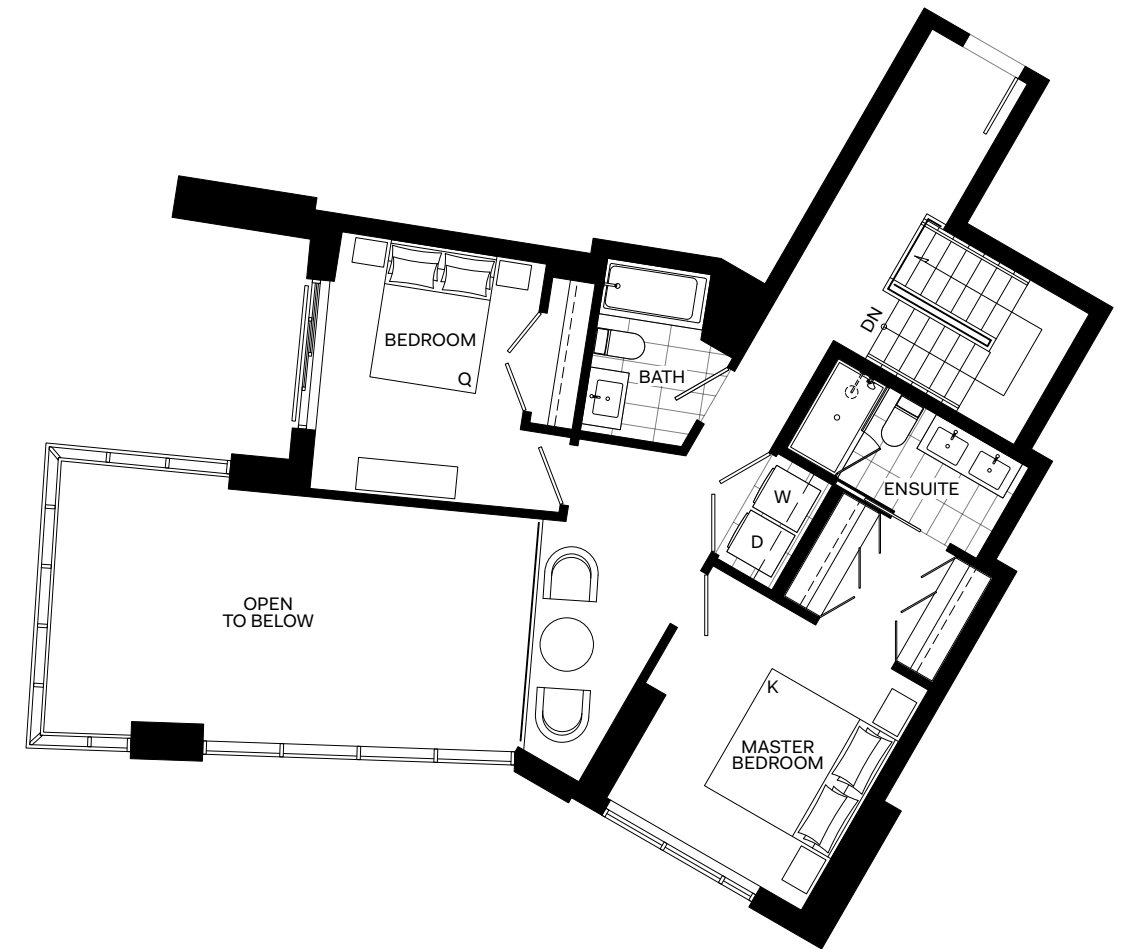

The
DENNA
Collection

J-E

3 BED

Interior: 1,933 Sq Ft

Exterior: 337 Sq Ft

Total: 2,270 Sq Ft

24th Floor

25th Floor

LEVEL 24 & 25