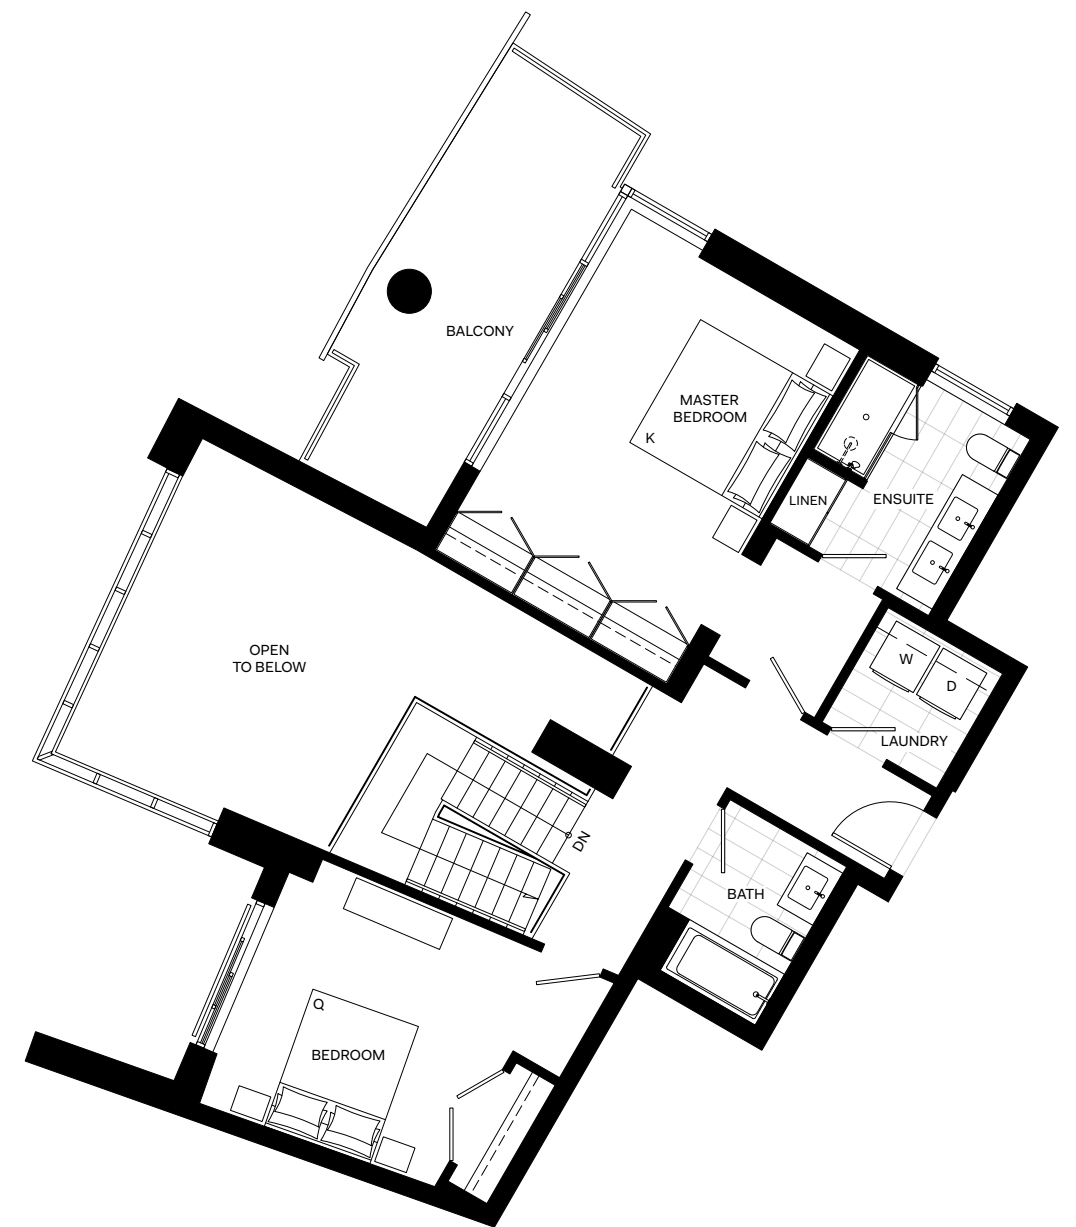

# The DENNA Collection

J-A

3 BED + DEN

Interior: 2,121 Sq Ft  
 Exterior: 378 Sq Ft  
 Total: 2,499 Sq Ft

24th Floor

25th Floor

LEVEL 24 & 25